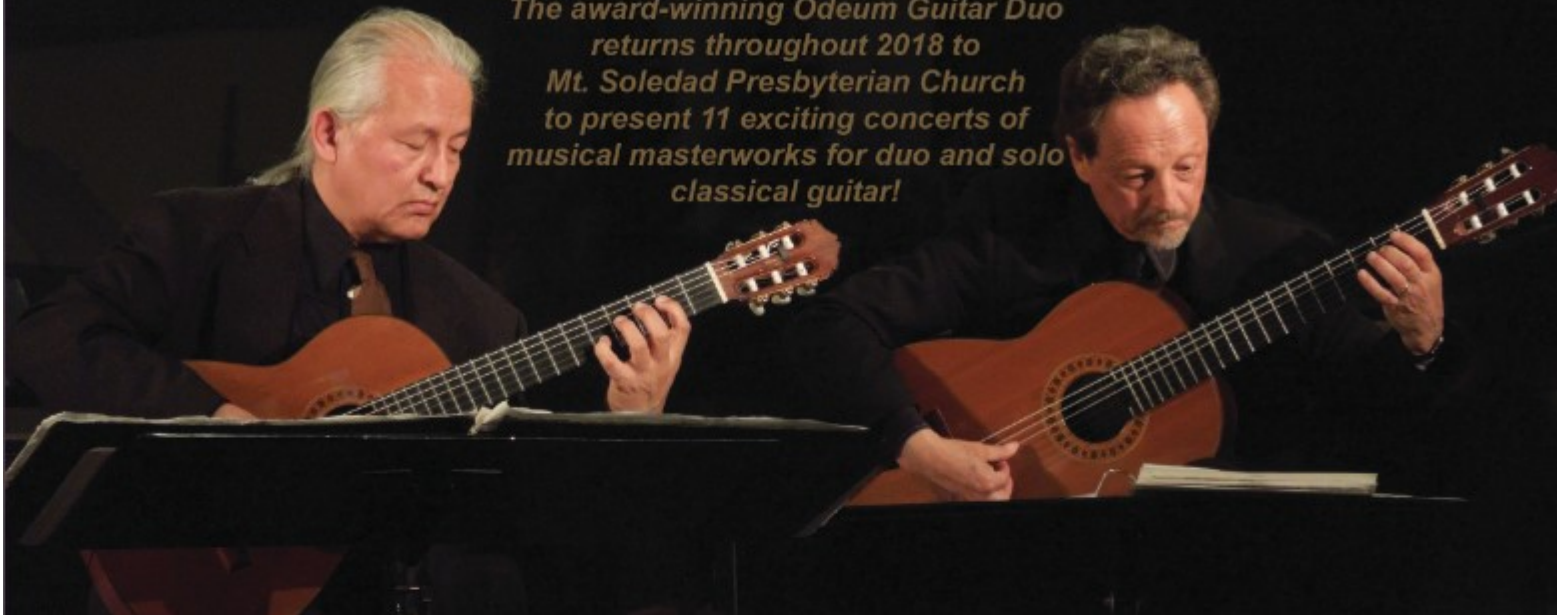

THE ODEUM GUITAR DUO

The award-winning Odeum Guitar Duo returns throughout 2018 to Mt. Soledad Presbyterian Church to present 11 exciting concerts of musical masterworks for duo and solo classical guitar!

2018 CONCERT SEASON IN LA JOLLA, CA!

January 20 -Saturday-7:00 pm ~
Concert Hall Classics
The Odeum Guitar Duo

February 17 -Saturday-7:00 pm ~
Spanish Guitar Classics ~
Fred Benedetti, solo guitar

March 24 -Saturday-7:00 pm ~
Many Centuries of Two Guitars ~
The Odeum Guitar Duo

*"...skill, refinement...
the guitarists convey the
lilting rhythms and
luxuriant chromaticism with
unmistakable elan..."*
~ Valerie Scher,
San Diego UnionTribune

*"...truly magical...
revealing realization...
delightful...realized
the piece's inherent fire..."*
~ Fanfare –
*The Magazine for
Serious Record
Collectors*